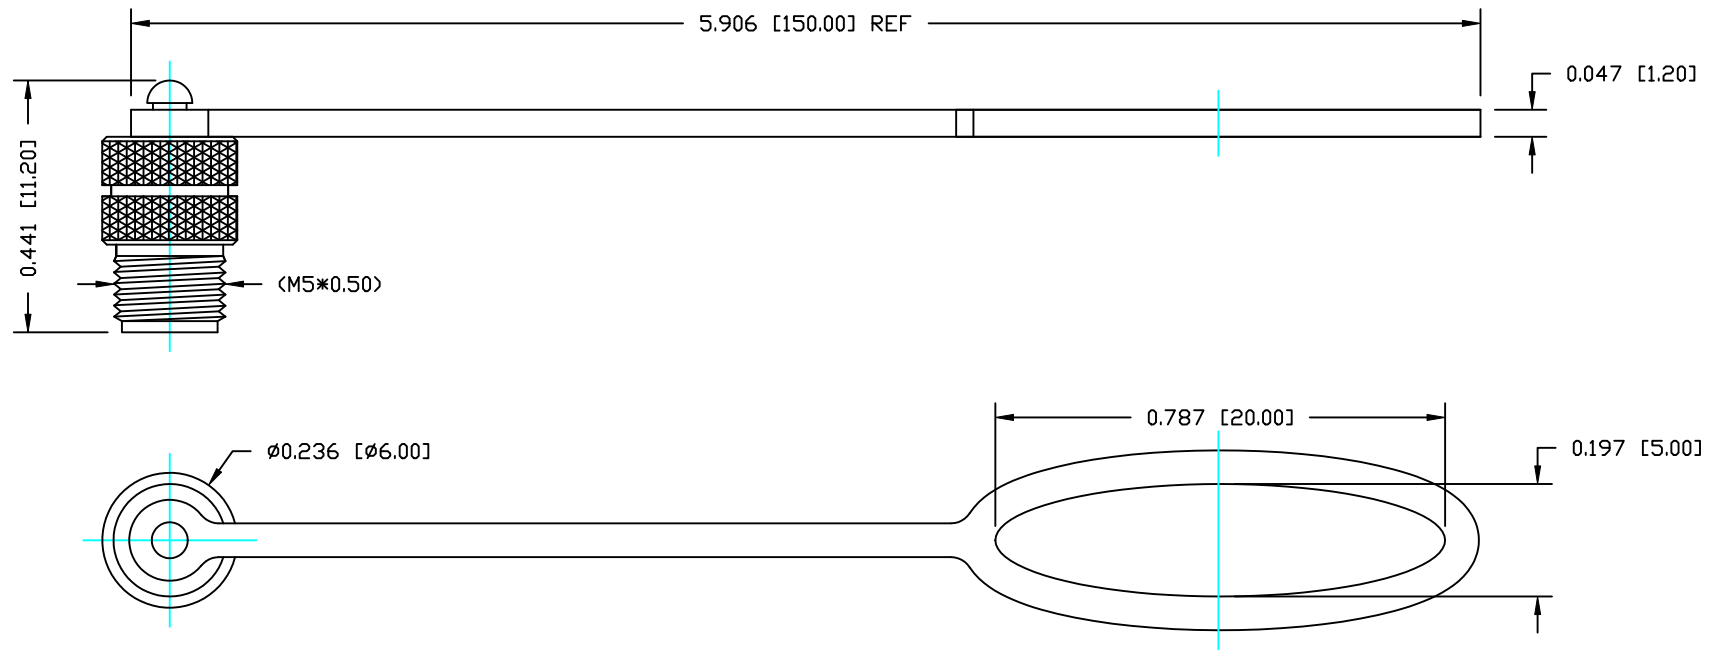

DESCRIPTION: M5 FEMALE - FEMALE DUST COVER

NOTE:

MATERIAL	
CHAIN:	PVC, BLACK
NUT:	BRASS
O-RING:	EPDM
FINISH	
NUT:	BLACK NICKEL

RoHS COMPLIANT

DO NOT SCALE FROM DRAWING

THESE DRAWINGS AND SPECIFICATIONS ARE THE PROPERTY OF NorComp AND SHALL NOT BE REPRODUCED, COPIED OR USED AS THE BASIS FOR THE MANUFACTURE OR SALE OF APPARATUS WITHOUT WRITTEN PERMISSION.

DRAWN:	C. SMITH	DATE:	12-05-14
CHECKED:		DATE:	

NorComp

SCALE:	NTS	SHEET	1	OF	1	REV	0
DWG NO.	850203M-DC						