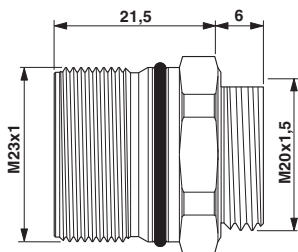

Key commercial data

Packing unit	1 pc
Weight per Piece (excluding packing)	3.4 GRM
Custom tariff number	85366990
Country of origin	Germany

Classifications

eCl@ss

eCl@ss 4.0	272607xx
eCl@ss 4.1	272607xx
eCl@ss 5.0	27260701
eCl@ss 5.1	27260701
eCl@ss 6.0	27260708

ETIM

ETIM 3.0	EC001121
ETIM 4.0	EC001121

Drawings

Dimensioned drawing

Dimensioned drawing

- RF-12S1S8A6100 - 1607833

Dimensioned drawing