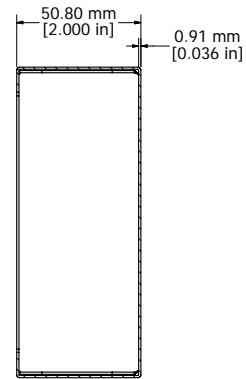

1431-14 OR 1431-14BK3 - VIEW FROM TOP (SOLD SEPERATELY)

1441-14 OR 1441-14BK3 - VIEW FROM TOP (SOLD SEPERATELY)

SECTION EE-EE

- CHASIS - 0.036" 20 GAUGE STEEL - ASA 61 GREY - 1441-14
- COVER - 0.036" 20 GAUGE STEEL - ASA 61 GREY - 1431-14
- CHASIS - 0.036" 20 GAUGE STEEL - BLACK - 1441-14BK3
- COVER - 0.036" 20 GAUGE STEEL - BLACK - 1431-14BK3
- SCREWS (6-32 x 1/4 SHEET METAL SCREWS) (SOLD SEPERATELY) - 1421J6