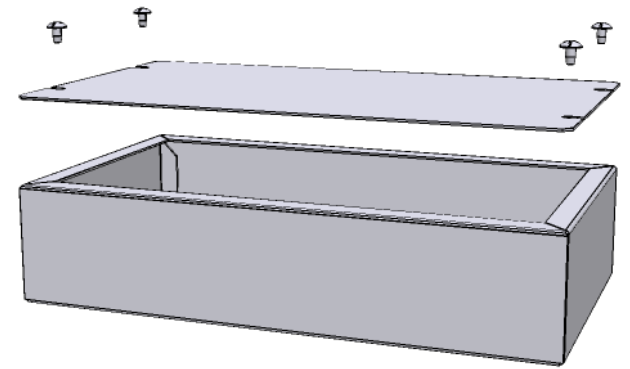

1431-14 OR 1431-14BK3 - VIEW FROM TOP (SOLD SEPERATELY)

1441-14 OR 1441-14BK3 - VIEW FROM TOP (SOLD SEPERATELY)

SECTION EE-EE

- CHASIS - 0.036" 20 GAUGE STEEL - ASA 61 GREY - 1441-14
- COVER - 0.036" 20 GAUGE STEEL - ASA 61 GREY - 1431-14
- CHASIS - 0.036" 20 GAUGE STEEL - BLACK - 1441-14BK3
- COVER - 0.036" 20 GAUGE STEEL - BLACK - 1431-14BK3
- SCREWS (6-32 x 1/4 SHEET METAL SCREWS) (SOLD SEPERATELY) - 1421J6