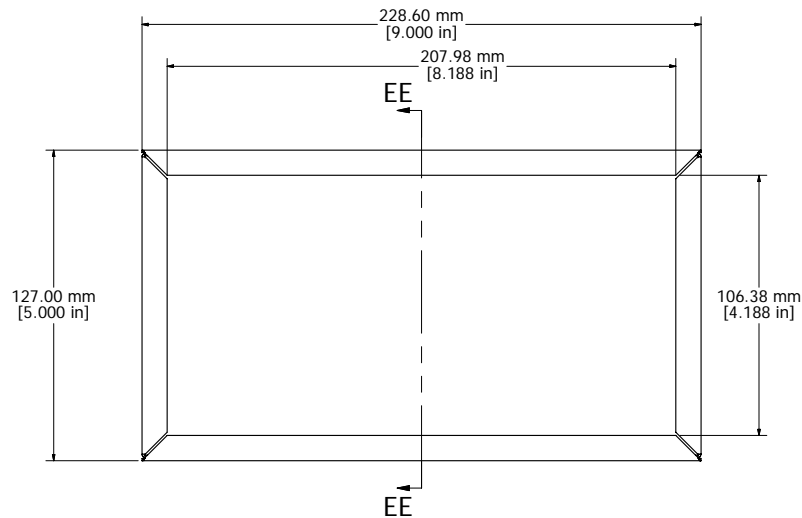

1431-14 OR 1431-14BK3 - VIEW FROM TOP (SOLD SEPERATELY)

1441-14 OR 1441-14BK3 - VIEW FROM TOP (SOLD SEPERATELY)

SECTION EE-EE

- CHASIS - 0.036" 20 GAUGE STEEL - ASA 61 GREY - 1441-14
- COVER - 0.036" 20 GAUGE STEEL - ASA 61 GREY - 1431-14
- CHASIS - 0.036" 20 GAUGE STEEL - BLACK - 1441-14BK3
- COVER - 0.036" 20 GAUGE STEEL - BLACK - 1431-14BK3
- SCREWS (6-32 x 1/4 SHEET METAL SCREWS) (SOLD SEPERATELY) - 1421J6