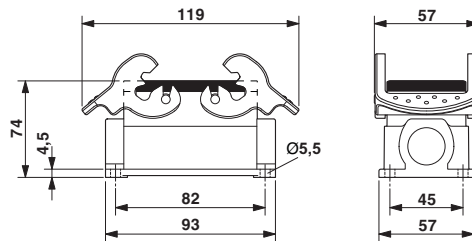

Housing - HC-B 10-SMQ-74/O1PG21 - 1677717

Technical data

General

Locking type	with double locking latch
No. of cable outlets	1
Cable outlet	lateral
Screw connection	none
Type of the screw connection	1x Pg21
Housing material	Aluminum die-cast
Housing surface material	Powder-coated, gray
Seal material	NBR
Material lock	Stainless steel, handle: PA
Material grip body interlock	PA

Environmental Product Compliance

China RoHS	Environmentally friendly use period: unlimited = EFUP-e
	No hazardous substances above threshold values

Drawings

Dimensional drawing

Dimensional drawing

Classifications

eCl@ss

eCl@ss 4.0	27140816
eCl@ss 4.1	27140816
eCl@ss 5.0	27143424
eCl@ss 5.1	27143424
eCl@ss 6.0	27143424
eCl@ss 7.0	27440209
eCl@ss 8.0	27440202
eCl@ss 9.0	27440202