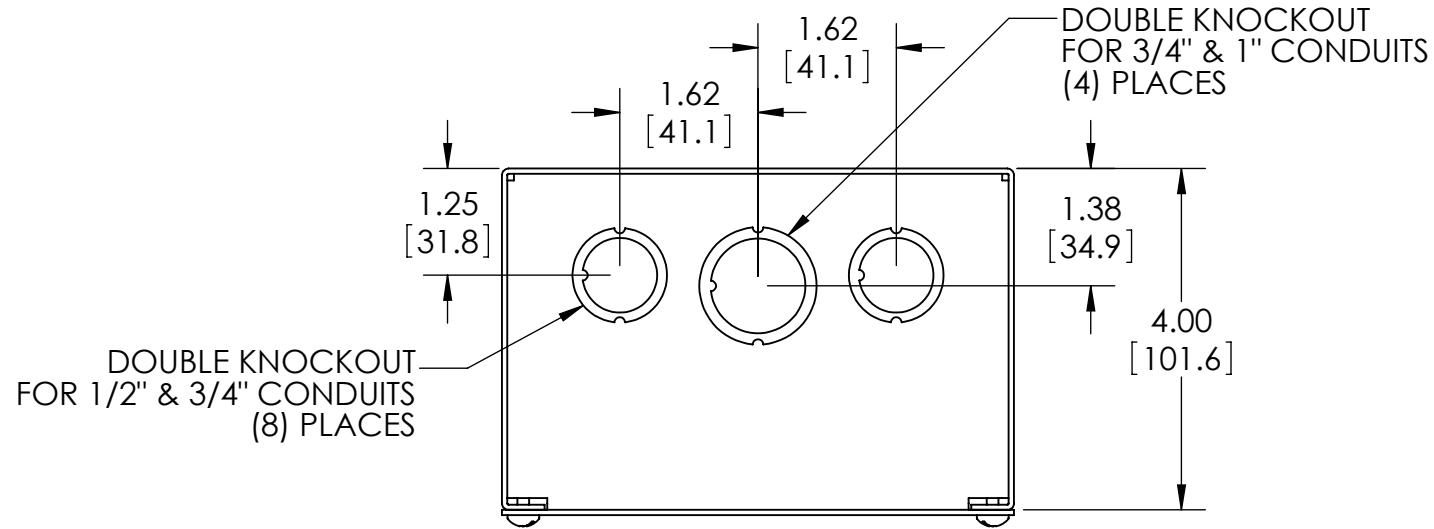

PART NAME

JUNCTION BOX w / KNOCKOUTS

PART No.

JB-3955-KO

REVISION DATE

7-18-11

MATERIAL - 16 GA. [1.5mm] STEEL  
FINISH - SMOOTH GRAY POWDERCOAT