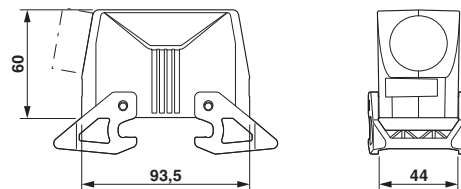

- good shielding in the event of electromagnetic interference

Key Commercial Data

Packing unit	1 STK
Custom tariff number	85389099
Country of origin	China

Technical data

Dimensions

Height	60 mm
Width	44 mm
Length	93.5 mm

Housing - HC-STA-B16-HLWD-1STP16-EL-AL - 1412735

Technical data

General

Note	For contact inserts HC-B16, BB32, D40, DD72, HS6, HV6, M, K
Size	B16
Housing type	Sleeve housing
Locking type	With double locking latch
No. of cable outlets	1
Cable exit	lateral
Screw connection	none
Type of the screw connection	1x Pg16
Housing material	Die-cast aluminum, salt water resistant
Housing surface material	Uncoated
Material lock	PA

Drawings

Dimensional drawing

Dimensional drawing

Classifications

eCl@ss

eCl@ss 5.1	27143424
eCl@ss 6.0	27143423
eCl@ss 8.0	27440202
eCl@ss 9.0	27440202

ETIM

ETIM 5.0	EC000437
----------	----------