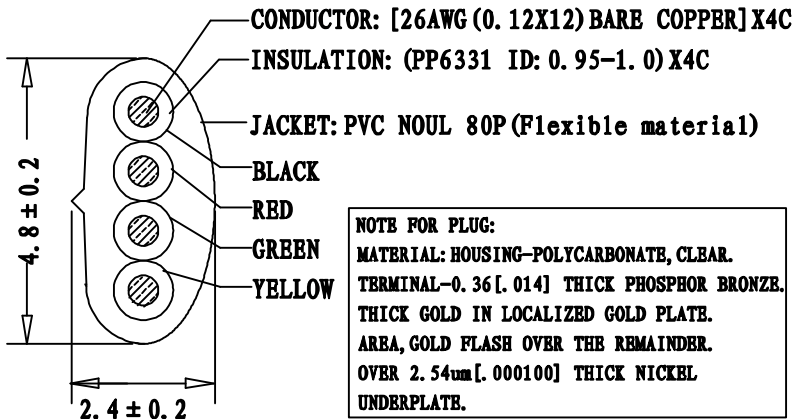

PACKAGE: INDIVIDUAL PE BAG.

SEC:A-A

TERMINATION:

P1	P2	COLOR
1	1	BLACK
2	2	RED
3	3	GREEN
4	4	YELLOW

PART NO	DRAWING NO	BUYER COLOR	VENDOR COLOR	RETRACTED LENGTH ("L3")	CUSTOMER Accepted ("L2")	CUT LENGTH "L1"
522-26-4400-SV-0005F	A	Silver	S49-1 LIGHT	330 ± 30	5.0FT-5.75FT	2300-2400
522-26-4400-SV-0007F	B	Silver	S49-1 LIGHT	470 ± 30	7.0FT-8.05FT	3000-3200
522-26-4400-SV-0010F	C	Silver	S49-1 LIGHT	630 ± 50	10.0FT-11.5FT	4300-4500
522-26-4400-SV-0012F	D	Silver	S49-1 LIGHT	800 ± 50	12.0FT-13.8FT	5200-5400
522-26-4400-SV-0014F	B	Silver	S49-1 LIGHT	850 ± 50	14.0FT-16.1FT	5800-6000
522-26-4400-SV-0025F	F	Silver	S49-1 LIGHT	1900 ± 50	25.0FT-28.75FT	10800-11000

REVISE	VERSION	BASIS	CONTENTS

CnC Tech, LLC			
Industrial Cable and Connector Technology			
IDRAWING NO:	671-328	CUSTOMER:	L-671
ITEM NO:	4C COILD CORD P+P PLUG	UNIT:	mm
DATE:	2012-02-20	ISSUE:	(A/0)
DRAWN:	QE:	QA:	
SALES DEPT:		SALES MANAGER:	