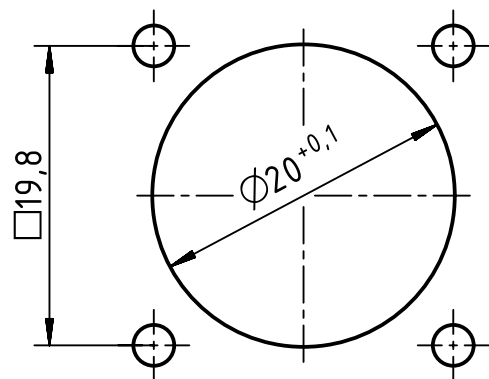

panel cut out

Plastic snap ring - Male

Plastic snap ring - Female

	All rights reserved Department EL PD - DE	Created by KLASSEN P	Inspected by RIEPE	Standardisation TIEMANNA	Date 2017-02-15	State Final Release
	HARTING Electric GmbH & Co. KG D-32339 Espelkamp	Title Han M23 HBM front 2,7mm			Doc-Key / ECM-Nr. 100703681/UGD/001/B 500000115544	
		Type TB	Number 09 15 100 0301		Rev. B	Page 1/1