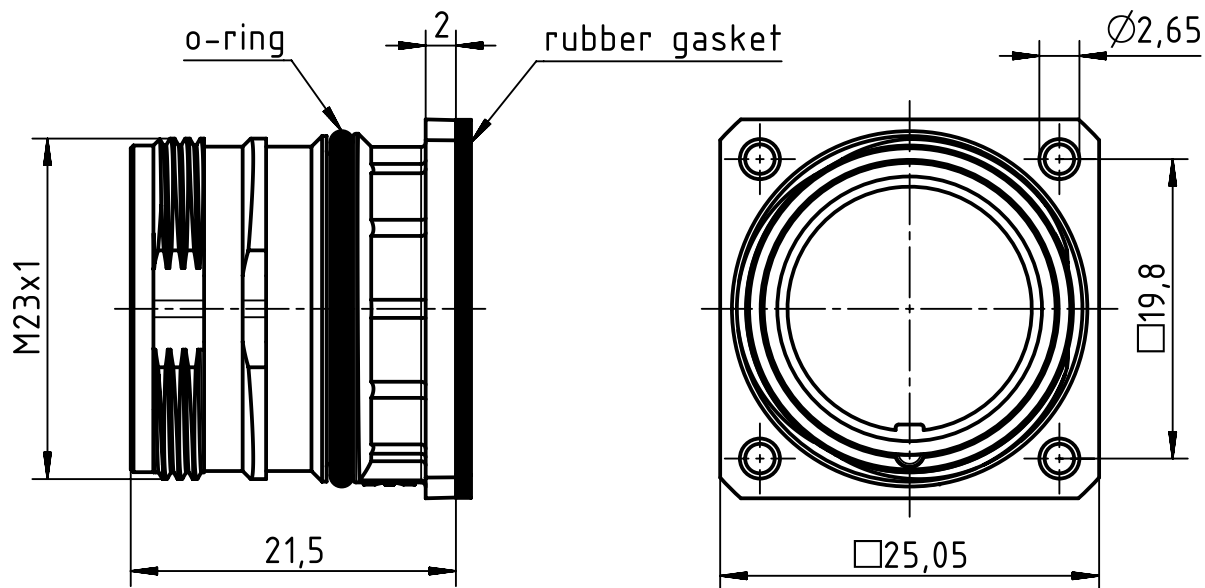

panel cut out

Plastic snap ring - Male

Plastic snap ring - Female

	All rights reserved Department EL PD - DE	Created by KLASSEN P	Inspected by RIEPE	Standardisation TIEMANNA	Date 2017-02-15	State Final Release
	HARTING Electric GmbH & Co. KG D-32339 Espelkamp	Title Han M23 HBM front 2,7mm			Doc-Key / ECM-Nr. 100703681/UGD/001/B 500000115544	
		Type TB	Number 09 15 100 0301		Rev. B	Page 1/1