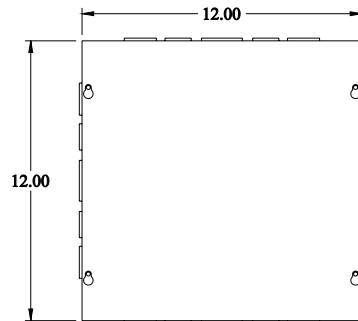

PART No. CSKO12128

for more information visit
www.hammfg.com

Data subject to change without notice

Isometric drawing Not to Scale

TOP VIEW

ISOMETRIC VIEW

SIDE VIEW

FRONT VIEW

SIDE VIEW

BOTTOM VIEW