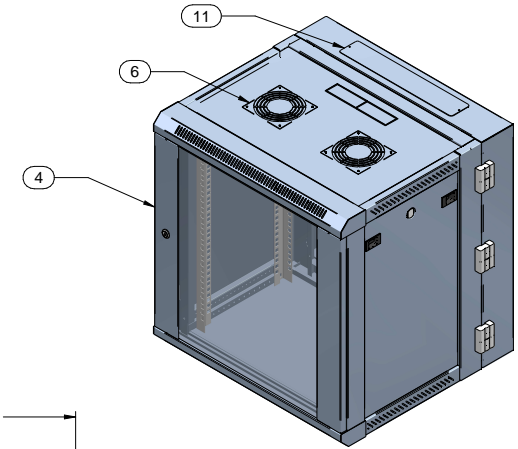

TOP VIEW

SECTION C-C

ISOMETRIC

L.S. VIEW

FRONT VIEW DOOR REMOVED

SECTION A-A

REAR VIEW

BOTTOM VIEW

Item Number	Title	Quantity
1	BACK PANEL	1
2	REAR SWING FRAME	1
3	SIDE SWING FRAME	2
4	FRONT DOOR ASSEMBLY	1
5	12U COMBINATION MOUNTING RAIL	4
6	FAN COVER	2
7	SIDE PANEL	2
8	TOP PANEL	1
9	BOTTOM PANEL	1
10	REAR FRAME	1
11	CABLE ENTRY COVER	2
12	WALL MOUNTING BRACKET	1

PART NUMBERS

SWCC1902121BK2 | PAINTED BLACK TEXTURED

NOTES

Shipped knockdown for ease & protection.

Data subject to change without notice. Isometric drawing not to scale.
Les données sont sujettes à changement sans préavis.