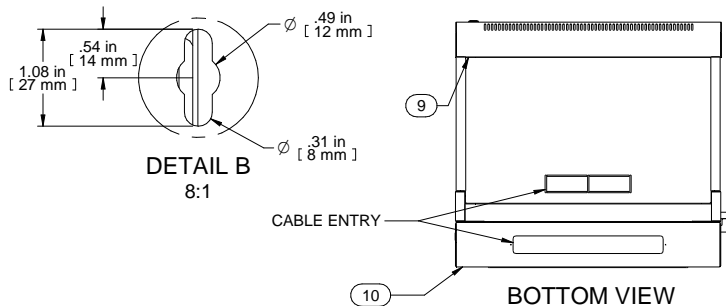

TOP VIEW

SECTION C-C

ISOMETRIC

L.S. VIEW

FRONT VIEW DOOR REMOVED

SECTION A-A

REAR VIEW

BOTTOM VIEW

PART NUMBERS

SWCC1902121BK2 | PAINTED BLACK TEXTURED

NOTES

Shipped knockdown for ease & protection.

Data subject to change without notice. Isometric drawing not to scale.
Les données sont sujettes à changement sans préavis.