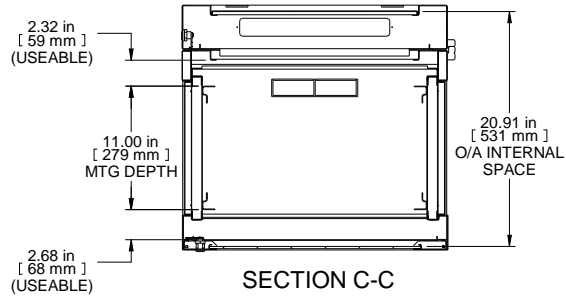

TOP VIEW

SECTION C-C

ISOMETRIC

L.S. VIEW

FRONT VIEW DOOR REMOVED

SECTION A-A

REAR VIEW

BOTTOM VIEW

PART NUMBERS

SWCC1902121BK2 | PAINTED BLACK TEXTURED

NOTES

Shipped knockdown for ease & protection.

Data subject to change without notice. Isometric drawing not to scale.
Les données sont sujettes à changement sans préavis.