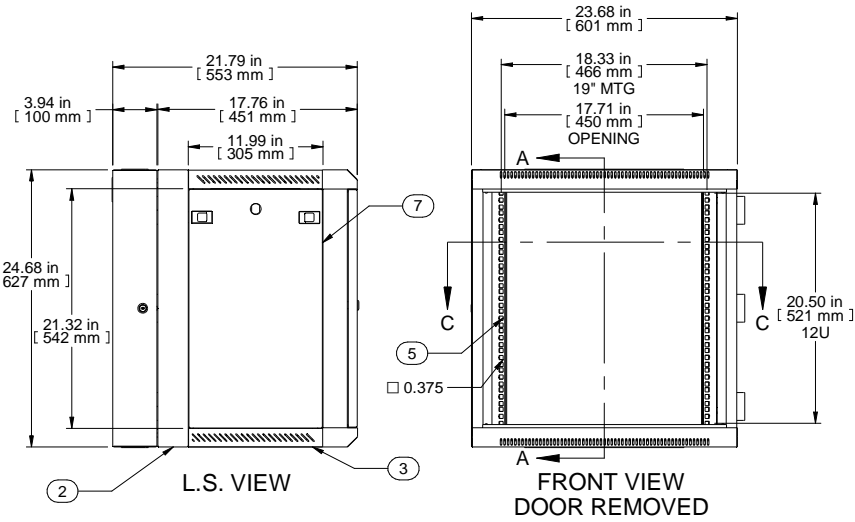

TOP VIEW

SECTION C-C

ISOMETRIC

L.S. VIEW

FRONT VIEW DOOR REMOVED

SECTION A-A

REAR VIEW

BOTTOM VIEW

Item Number	Title	Quantity
1	BACK PANEL	1
2	REAR SWING FRAME	1
3	SIDE SWING FRAME	2
4	FRONT DOOR ASSEMBLY	1
5	12U COMBINATION MOUNTING RAIL	4
6	FAN COVER	2
7	SIDE PANEL	2
8	TOP PANEL	1
9	BOTTOM PANEL	1
10	REAR FRAME	1
11	CABLE ENTRY COVER	2
12	WALL MOUNTING BRACKET	1

PART NUMBERS

SWCC1902121BK2 | PAINTED BLACK TEXTURED

NOTES

Shipped knockdown for ease & protection.

Data subject to change without notice. Isometric drawing not to scale.
Les données sont sujettes à changement sans préavis.