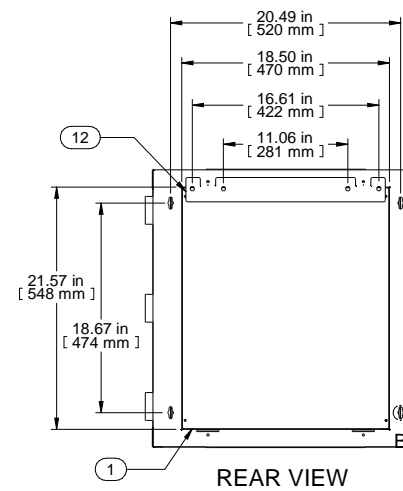

TOP VIEW

SECTION C-C

ISOMETRIC

L.S. VIEW

FRONT VIEW DOOR REMOVED

SECTION A-A

REAR VIEW

BOTTOM VIEW

PART NUMBERS

SWCC1902121BK2 | PAINTED BLACK TEXTURED

NOTES

Shipped knockdown for ease & protection.

Data subject to change without notice. Isometric drawing not to scale.
Les données sont sujettes à changement sans préavis.