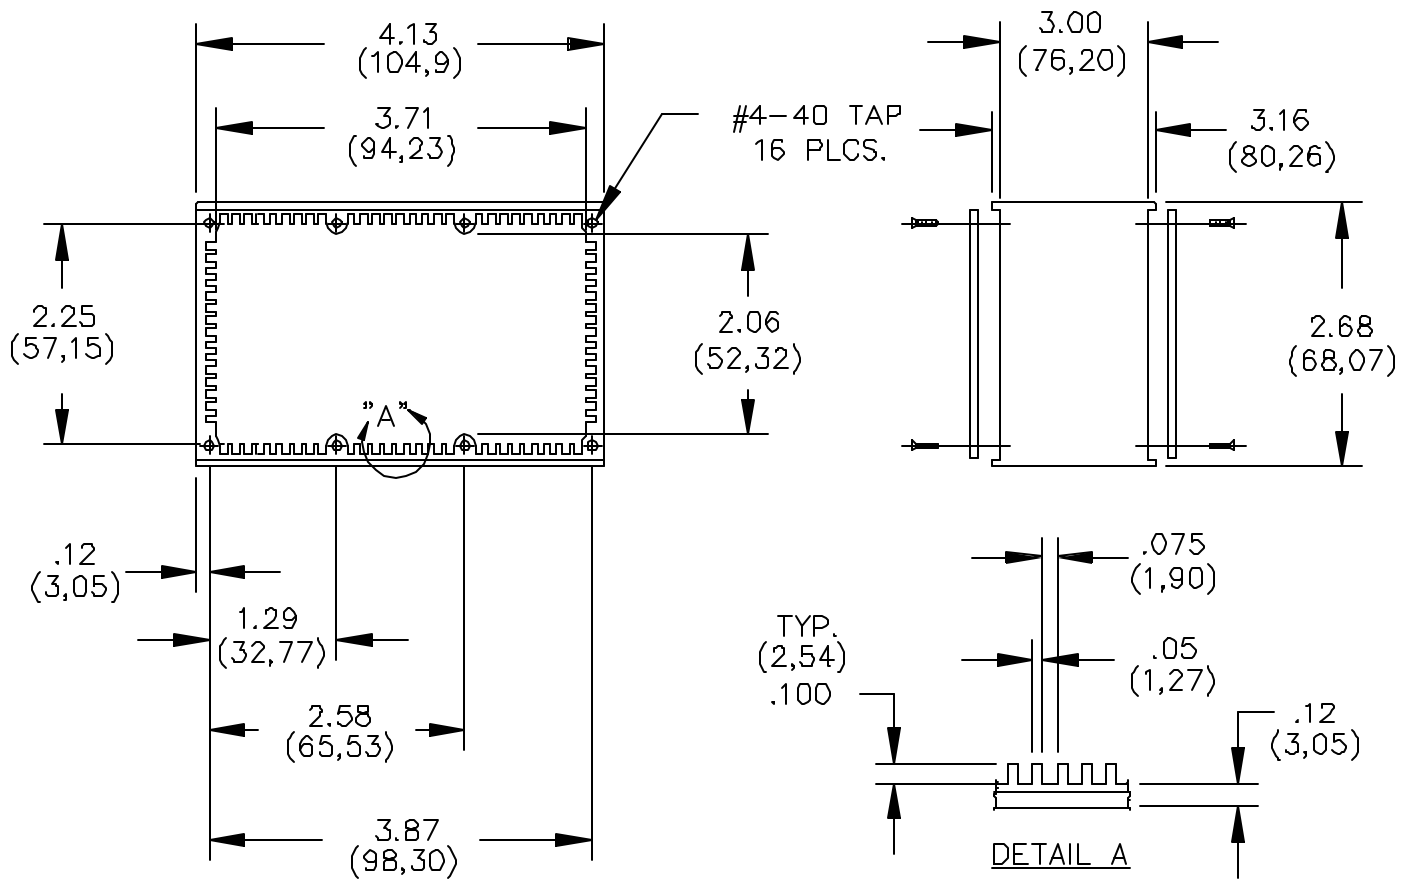

**Model 3311**  
**Size G Extruded**  
**Aluminum Box With Cover**

**MATERIALS:**

Shielded Housing: Extruded Aluminum, Alloy 6063-ST  
 Finish: Blue baked enamel per Federal Standard 595,  
 #25109 over primer wash per DOD-P-15328.  
 Cover: 2 each, 2.03 (.080) thick Aluminum, Alloy  
 1100-H14

Finish: Clear anodized per MIL-A-8625  
 Screws: 16 each #4-40 x 6.35 (1/4") Flat head with  
 blue zinc plating

**RATINGS:**

Operating Temperature: +150°C (+302°F) Max.

**ORDERING INFORMATION:** Model 3311

All dimensions are in inches. Tolerances (except noted): .xx = ±.02" (.51 mm), .xxx = ±.005" (.127 mm).  
 All specifications are to the latest revisions. Specifications are subject to change without notice.  
 Registered trademarks are the property of their respective companies.