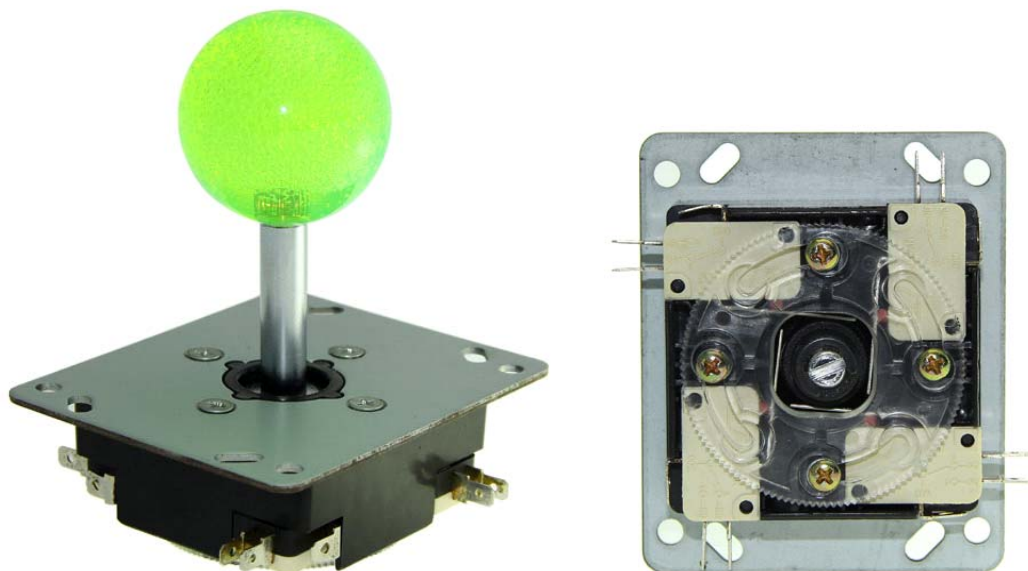

# Arcade Joystick

SKU 311110000

## Description

This is a 4-way arcade joystick of crystal ball, metal shell and 4 momentary switches. The 4 momentary switches convert your move into a set of 4-way signals so that would send direction commands to your project. Also, it is industrial-standard and heavy-duty designed and will be cool to control your robots or any other machines.

## Features

- Original arcade style
- Flurid globular knob
- 4-way action
- Spring return-to-center

## Specification

- Dimension : 78\*95\*39 (pedestal); 35\*35\*70 (knob)