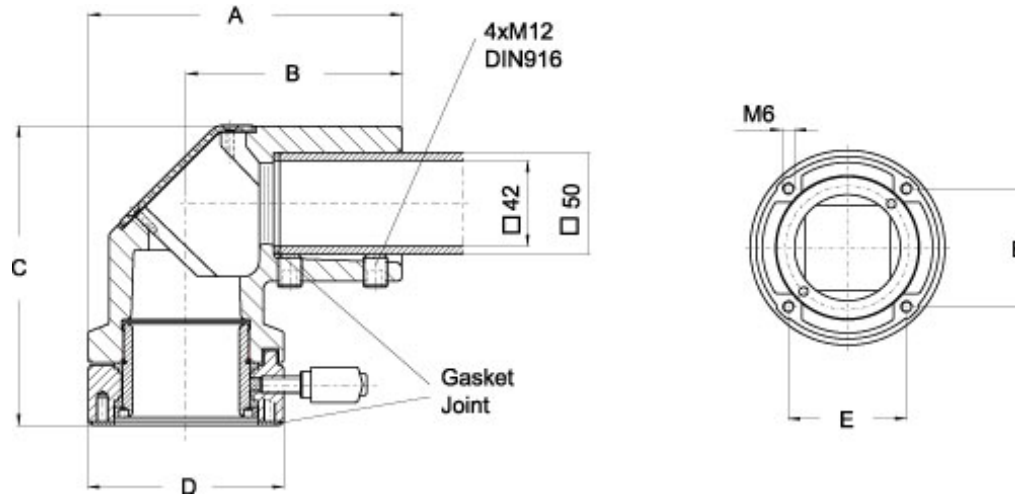

Heavy Duty Elbow Coupling *HDSSELC Series*

- Cast Aluminum
- Large thrust flange.
- Fastens with 4 hex socket screws.
- Adjustable torque resistance.
- Features a rotation range of 300°.

Part No.	System	A	B	C	D	E	Ship Wt. lbs.
R147-035-000R	50	154	106	147	96	58	5
R147-035-200R	80	209	139	190	139	87	15