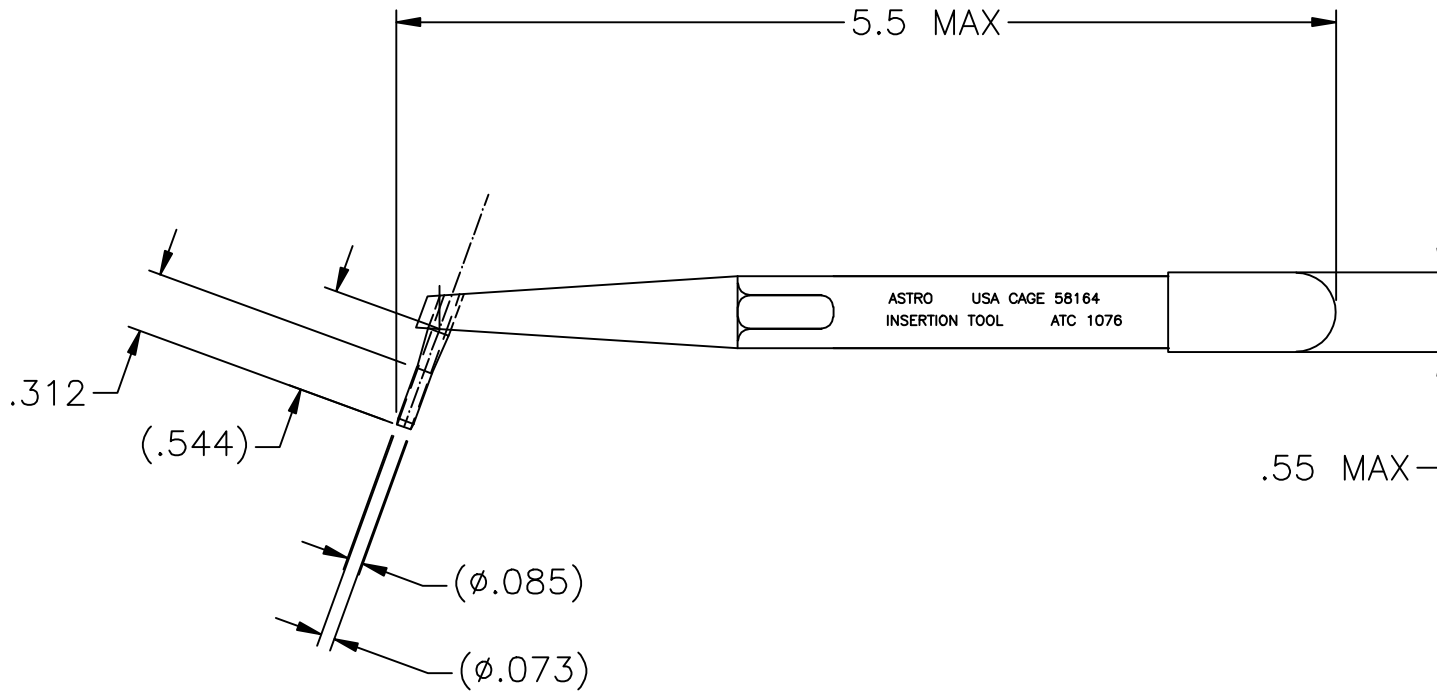

UNCONTROLLED DOCUMENT
WILL NOT BE UPDATED

ATC 1076-ENV

2. COLOR CODE: RED.

NOTES: 1. THIS IS AN AUTOCAD DRAWING, DO NOT CHANGE MANUALLY.

					<p>THESE DRAWINGS, SPECIFICATIONS OR OTHER DATA ARE AND REMAIN, THE PROPERTY OF ASTRO TOOL CORP. AND MUST BE RETURNED UPON REQUEST. THEY CONTAIN INFORMATION OWNED AND/OR DEVELOPED BY ASTRO AT ITS OWN PRIVATE EXPENSE AND MAY NOT BE USED, DUPLICATED OR DISCLOSED TO OTHERS, IN WHOLE OR IN PART FOR DESIGN, MANUFACTURE OR PROCUREMENT WITHOUT THE WRITTEN PERMISSION OF ASTRO TOOL CORP. EACH AND EVERY TIME.</p>	<p>SCALE: N.T.S.</p> <p>DWN BY: DYO</p> <p>DATE: 05-18-12</p> <p>APPROVED:</p>	<p>UNLESS OTHERWISE SPECIFIED: DECIMALS: .XXX \pm .005 .XX \pm .010 .X \pm .030</p> <p>ANGLES: \pm 1°</p>	<p>CAGE 58164</p> <p>ASTRO TOOL CORP. 21615 S.W. TUALATIN VALLEY HWY., BEAVERTON OR 97006</p>
A	NEW RELEASE.	DYO	05-18-12	MMK				<p>DESCRIPTION: ENVELOPE DRAWING: ATC 1076 TWEezer, INSERTION 20 GA</p>
REV.	DESCRIPTION	BY	DATE	APR.				<p>PART NO. A ATC 1076-ENV</p>