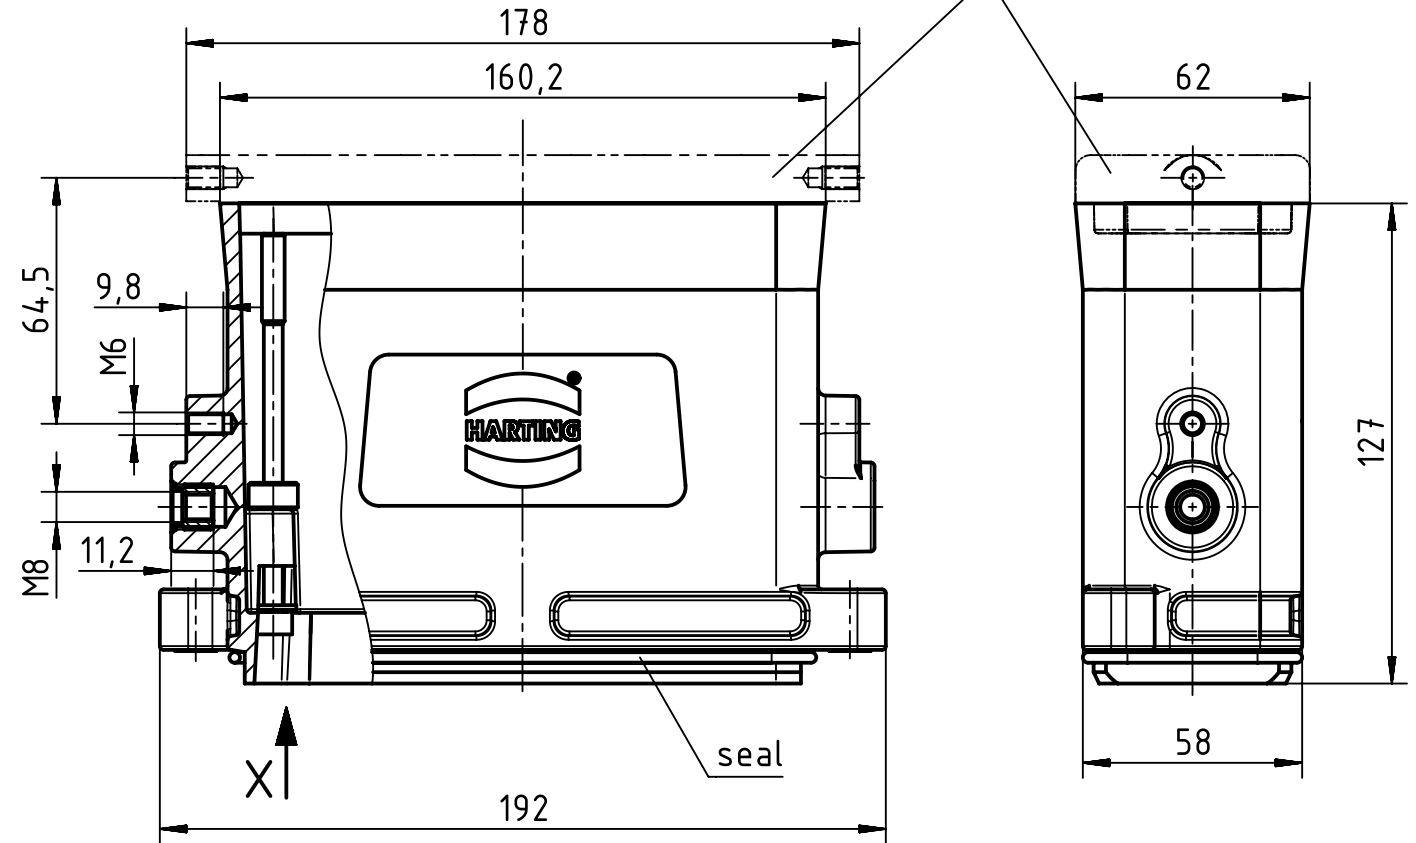

1 2 3 4 5 6

A
B
C
D

cover not included in delivery

<p>All Dimensions in mm Original Size DIN A4</p>	Scale 1:2		Free size tol.		Ref.
	Created by HOLLERT		Inspected by SCHLEGEL	Standardisation TIEMANNA	Date 2014-03-27
<p>All rights reserved Department EL PD - DE</p>	Title Han 24HPR EasyCon-HSM				Doc-Key / ECM-Nr. 100196784/UGD/004/C 500000072931
	HARTING Electric GmbH & Co. KG D-32339 Espelkamp		Type TB	Number 09 40 024 0951	