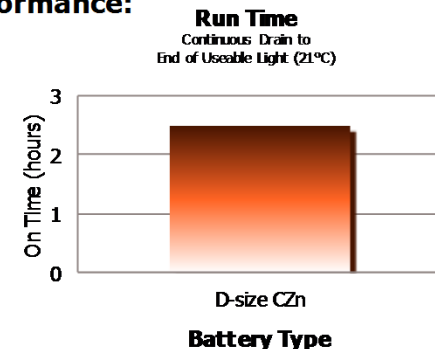

Performance:

Tested according to ANSI/NEMA FL 1 Standards.

Important Notice

This datasheet contains information specific to products manufactured at the time of its publication
Contents herein do not constitute a warranty
©Energizer / All Rights Reserved