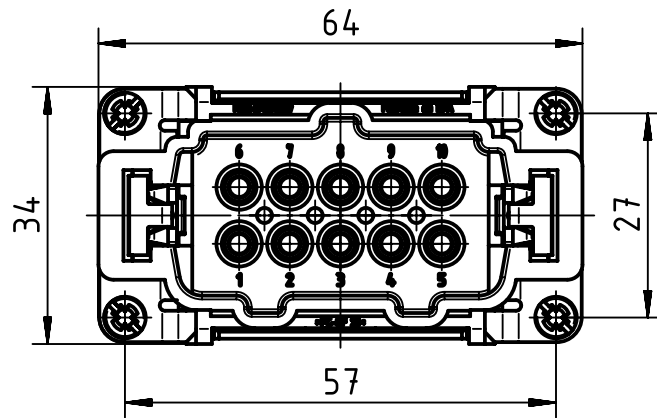

A

B

C

D

	All Dimensions in mm Original Size DIN A4		Scale 1:1	Free size tol.		Ref.	
						Sub.	
	All rights reserved		Created by FINKEV	Inspected by SCHMIDTM	Standardisation TIEMANNA	Date 2013-05-17	State Final Release
	Department EL PD - DE		Title Han 10E HMC-M-c			Doc-Key / ECM-Nr. 100527287/UGD/002/A 500000062216	
HARTING Electric GmbH & Co. KG D-32339 Espelkamp			Type TB	Number 09 33 210 2602		Rev. A	Page 1/1