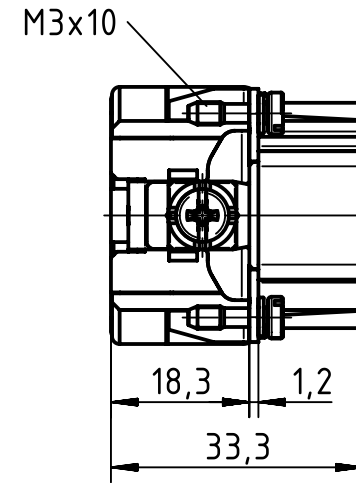

A

B

C

D

	All Dimensions in mm Original Size DIN A4		Scale 1:1	Free size tol.		Ref.	
						Sub.	
	All rights reserved		Created by FINKEV	Inspected by SCHMIDTM	Standardisation TIEMANNA	Date 2013-05-17	State Final Release
	Department EL PD - DE		Title Han 10E HMC-M-c			Doc-Key / ECM-Nr. 100527287/UGD/002/A 500000062216	
HARTING Electric GmbH & Co. KG D-32339 Espelkamp			Type TB	Number 09 33 210 2602		Rev. A	Page 1/1