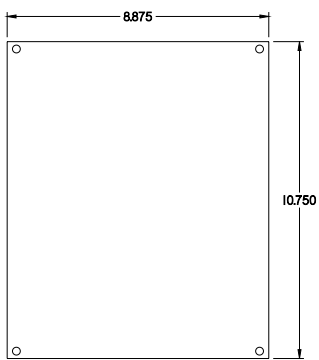

PART No. 1414PHK
 for more information visit
www.hammfg.com
 Data subject to change without notice

TOP VIEW

ISOMETRIC VIEW

BACK VIEW

LEFT SIDE VIEW

FRONT VIEW

RIGHT SIDE VIEW

INNER PANEL

BOTTOM VIEW