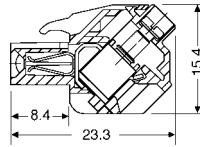

## Socket blocks BLZ 5.08/270B

Technical data	VDE	UL	CSA
<b>Rated voltage (V)</b>	250*	300	300
<b>Rated current (A)</b>	12	15	10
<b>Wire size (mm<sup>2</sup>/AWG)</b>	2.5	22...12	26...12

\*Pollution severity 3 / Overvoltage category III

Additional technical data see page 218

## Socket blocks BLZ 5.08/225

Technical data	VDE	UL	CSA
<b>Rated voltage (V)</b>	250*	300	300
<b>Rated current (A)</b>	12	15	10
<b>Wire size (mm<sup>2</sup>/AWG)</b>	2.5	22...12	26...12

\*Pollution severity 3 / Overvoltage category III

## Socket blocks BLZ 5.08/225B

Technical data	VDE	UL	CSA
<b>Rated voltage (V)</b>	250*	300	300
<b>Rated current (A)</b>	12	15	10
<b>Wire size (mm<sup>2</sup>/AWG)</b>	2.5	22...12	26...12

\*Pollution severity 3 / Overvoltage category III