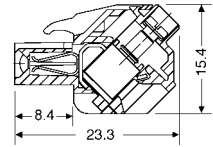

## Socket blocks BLZ 5.08/225

Technical data	VDE	UL	CSA
<b>Rated voltage (V)</b>	250*	300	300
<b>Rated current (A)</b>	12	15	10
<b>Wire size (mm<sup>2</sup>/AWG)</b>	2.5	22...12	26...12

\*Pollution severity 3 / Overvoltage category III

## Socket blocks BLZ 5.08/225B

Technical data	VDE	UL	CSA
<b>Rated voltage (V)</b>	250*	300	300
<b>Rated current (A)</b>	12	15	10
<b>Wire size (mm<sup>2</sup>/AWG)</b>	2.5	22...12	26...12

\*Pollution severity 3 / Overvoltage category III