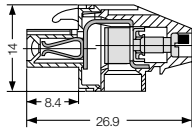

## Socket blocks BLZ 5.08/270B

Technical data	VDE	UL	CSA
<b>Rated voltage (V)</b>	250*	300	300
<b>Rated current (A)</b>	12	15	10
<b>Wire size (mm<sup>2</sup>/AWG)</b>	2.5	22...12	26...12

\*Pollution severity 3 / Overvoltage category III

Additional technical data see page 218

## Socket blocks BLZ 5.08/225

Technical data	VDE	UL	CSA
<b>Rated voltage (V)</b>	250*	300	300
<b>Rated current (A)</b>	12	15	10
<b>Wire size (mm<sup>2</sup>/AWG)</b>	2.5	22...12	26...12

\*Pollution severity 3 / Overvoltage category III

## Socket blocks BLZ 5.08/225B

Technical data	VDE	UL	CSA
<b>Rated voltage (V)</b>	250*	300	300
<b>Rated current (A)</b>	12	15	10
<b>Wire size (mm<sup>2</sup>/AWG)</b>	2.5	22...12	26...12

\*Pollution severity 3 / Overvoltage category III